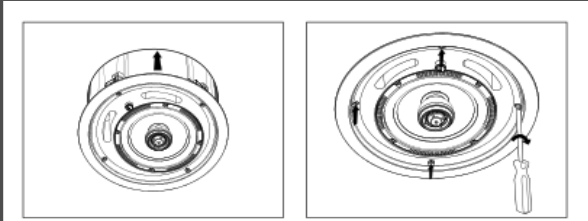

Mounting

Four Hooks permit an ease to hang CL62 to high ceiling with cables.

In-ceiling mounting