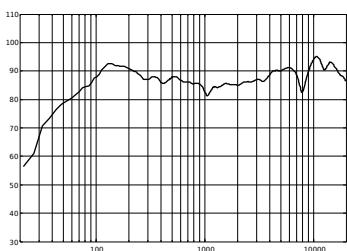

## Technical and acoustic data

Directivity pattern

Frequency response on axis 1W/1m

Impedance

### Technical Data

Continuous Power RMS	40W
Power taps 70V/100V	5W 10W 20W / 10W 20W 40W
Peak power	120W
Sensitivity dB @1W/1M	89dB
Frequency response (-3dB / -10dB)	50Hz – 20kHz / 85Hz – 20kHz
Nominal impedance	8 ohm
Coverage angle 1kHz / 4kHz	180° / 80°
Directivity index (DI) 1kHz / 4kHz	1.3 / 4.9
Woofer driver	165mm (6,5 in), fiber glass dome, rubber surround
Tweeter driver	25mm (1 in), kapton dome. Coaxial and orientable
Crossover	3.5kHz 2nd order
Tap Selector	5-position rotary switch
Input	Push spring terminals
Visible diameter	280mm (11.02 in)
Hole cutout diameter	248mm (9.76 in)
Min / Max ceiling thickness	9mm (0.36 in) / 37 mm (1.45 in)
Backcan Height	177.5mm (6.99 in)
Weight	2.9kg (6.4 lbs)
Color	White
Included accessories	Cut-out template, Tool for grille removal, adhesive logo, adhesive pads for security grille