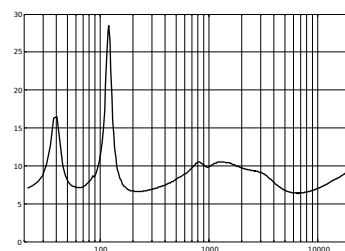

## Technical and acoustic data

Directivity pattern

Frequency response on axis 1W/1m

Impedance

### Technical Data

Continuous Power RMS	40W
Power taps 70V/100V	5W 10W 20W / 10W 20W 40W
Peak power	120W
Sensitivity dB @1W/1M	89dB
Frequency response (-3dB / -10dB)	50Hz – 20kHz / 85Hz – 20kHz
Nominal impedance	8 ohm
Coverage angle 1kHz / 4kHz	180° / 80°
Directivity index (DI) 1kHz / 4kHz	1.3 / 4.9
Woofer driver	165mm (6,5 in), fiber glass dome, rubber surround
Tweeter driver	25mm (1 in), kapton dome. Coaxial and orientable
Crossover	3.5kHz 2nd order
Tap Selector	5-position rotary switch
Input	Push spring terminals
Visible diameter	280mm (11.02 in)
Hole cutout diameter	248mm (9.76 in)
Min / Max ceiling thickness	9mm (0.36 in) / 37 mm (1.45 in)
Backcan Height	177.5mm (6.99 in)
Weight	2.9kg (6.4 lbs)
Color	White
Included accessories	Cut-out template, Tool for grille removal, adhesive logo, adhesive pads for security grille