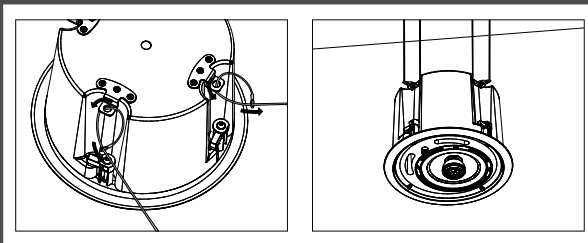

### Positioning speakers

A five position selector allows the power to be shared under 100V or 70V line, or 8 Ohms position.

## Mounting

Four Hooks permit an ease to hang CL62 to high ceiling with cables.

In-ceiling mounting

suspended mounting

Fiber glass dome and tweeter

### Technical Data

Continuous Power RMS	40W
Power taps 70V/100V	5W 10W 20W / 10W 20W 40W
Peak power	120W
Sensitivity dB @1W/1M	89dB
Frequency response (-3dB / -10dB)	50Hz – 20kHz / 85Hz – 20kHz
Nominal impedance	8 ohm
Coverage angle 1kHz / 4kHz	180° / 80°
Directivity index (DI) 1kHz / 4kHz	1.3 / 4.9
Woofer driver	165mm (6,5 in), fiber glass dome, rubber surround
Tweeter driver	25mm (1 in), kapton dome. Coaxial and orientable
Crossover	3.5kHz 2nd order
Tap Selector	5-position rotary switch
Input	Push spring terminals
Visible diameter	280mm (11.02 in)
Hole cutout diameter	248mm (9.76 in)
Min / Max ceiling thickness	9mm (0.36 in) / 37 mm (1.45 in)
Backcan Height	177.5mm (6.99 in)
Weight	2.9kg (6.4 lbs)
Color	White
Included accessories	Cut-out template, Tool for grille removal, adhesive logo, adhesive pads for security grille