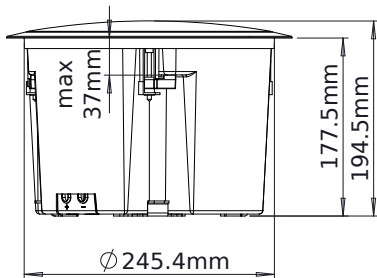

Technical Data

CL62 Ceiling Loudspeaker

6", 2 ways- Music and speech

The CL62

This ceiling loudspeaker, 6", two ways is a new reference of quality in this range of products.

It delivers a perfect sound for background music and speech intelligibility. CL62 remains discrete for a perfect integration. It is repaintable, and the Active Audio logo can be removed to increase its invisibility.

CL62 has been created to equip prestigious places. It respects the characteristics of what makes Active Audio's signature: Acoustic performance, aesthetics, ease of installation and reliability.

Positioning speakers

A five position selector allows the power to be shared under 100V or 70V line, or 8 Ohms position.