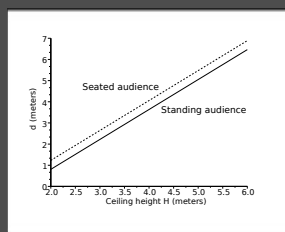

### Positioning speakers

A five position selector allows the power to be shared under 100V or 70V line, or 8 Ohms position.

### Technical Data

Continuous Power RMS	40W
Power taps 70V/100V	5W 10W 20W / 10W 20W 40W
Peak power	120W
Sensitivity dB @1W/1M	89dB
Frequency response (-3dB / -10dB)	50Hz – 20kHz / 85Hz – 20kHz
Nominal impedance	8 ohm
Coverage angle 1kHz / 4kHz	180° / 80°
Directivity index (DI) 1kHz / 4kHz	1.3 / 4.9
Woofer driver	165mm (6,5 in), fiber glass dome, rubber surround
Tweeter driver	25mm (1 in), kapton dome. Coaxial and orientable
Crossover	3.5kHz 2nd order
Tap Selector	5-position rotary switch
Input	Push spring terminals
Visible diameter	280mm (11.02 in)
Hole cutout diameter	248mm (9.76 in)
Min / Max ceiling thickness	9mm (0.36 in) / 37 mm (1.45 in)
Backcan Height	177.5mm (6.99 in)
Weight	2.9kg (6.4 lbs)
Color	White
Included accessories	Cut-out template, Tool for grille removal, adhesive logo, adhesive pads for security grille