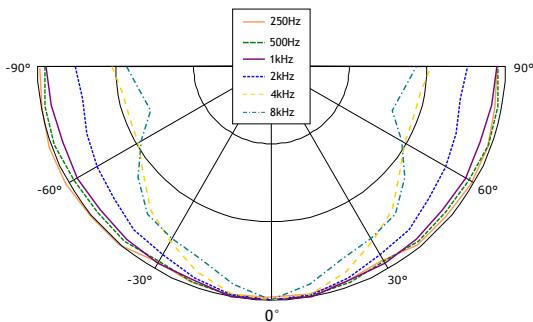

## Technical and acoustic data

Directivity pattern

Frequency response on axis 1W/1m

Impedance

### Technical Data

Continuous Power RMS	40W
Power taps 70V/100V	5W 10W 20W / 10W 20W 40W
Peak power	120W
Sensitivity dB @1W/1M	89dB
Frequency response (-3dB / -10dB)	50Hz – 20kHz / 85Hz – 20kHz
Nominal impedance	8 ohm
Coverage angle 1kHz / 4kHz	180° / 80°
Directivity index (DI) 1kHz / 4kHz	1.3 / 4.9
Woofer driver	165mm (6,5 in), fiber glass dome, rubber surround
Tweeter driver	25mm (1 in), kapton dome. Coaxial and orientable
Crossover	3.5kHz 2nd order
Tap Selector	5-position rotary switch
Input	Push spring terminals
Visible diameter	280mm (11.02 in)
Hole cutout diameter	248mm (9.76 in)
Min / Max ceiling thickness	9mm (0.36 in) / 37 mm (1.45 in)
Backcan Height	177.5mm (6.99 in)
Weight	2.9kg (6.4 lbs)
Color	White
Included accessories	Cut-out template, Tool for grille removal, adhesive logo, adhesive pads for security grille