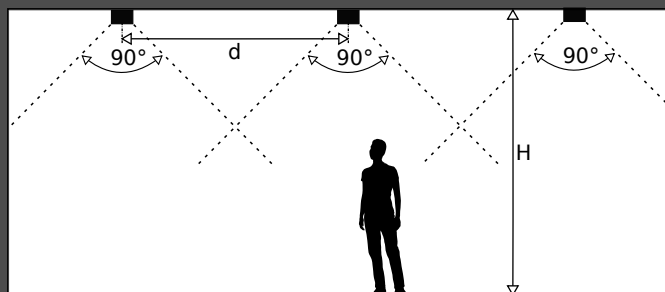

Positioning speakers

A five position selector allows the power to be shared under 100V or 70V line, or 8 Ohms position.