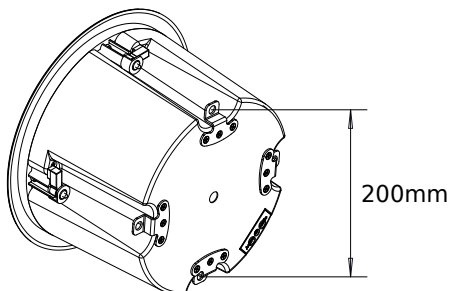

Push spring

Tap selector

### Technical Data

Continuous Power RMS	40W
Power taps 70V/100V	5W 10W 20W / 10W 20W 40W
Peak power	120W
Sensitivity dB @1W/1M	89dB
Frequency response (-3dB / -10dB)	50Hz – 20kHz / 85Hz – 20kHz
Nominal impedance	8 ohm
Coverage angle 1kHz / 4kHz	180° / 80°
Directivity index (DI) 1kHz / 4kHz	1.3 / 4.9
Woofer driver	165mm (6,5 in), fiber glass dome, rubber surround
Tweeter driver	25mm (1 in), kapton dome. Coaxial and orientable
Crossover	3.5kHz 2nd order
Tap Selector	5-position rotary switch
Input	Push spring terminals
Visible diameter	280mm (11.02 in)
Hole cutout diameter	248mm (9.76 in)
Min / Max ceiling thickness	9mm (0.36 in) / 37 mm (1.45 in)
Backcan Height	177.5mm (6.99 in)
Weight	2.9kg (6.4 lbs)
Color	White
Included accessories	Cut-out template, Tool for grille removal, adhesive logo, adhesive pads for security grille