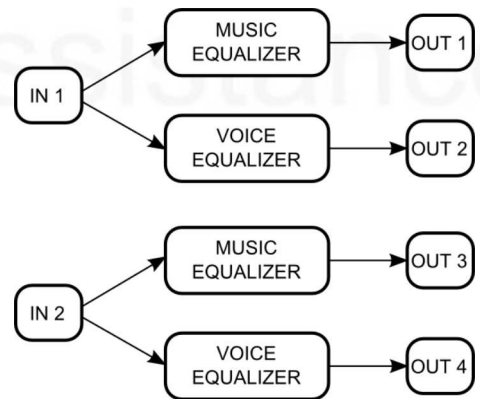

R100EQ is an equalizer box for Active Audio's RayOn 100 column loudspeaker.

This equalizer delivers two equalization curves presented on figure below (left).

The red curve, with reinforced bass frequency is suitable for music, while the blue curve is recommended for speech signals.

The box is shipped fully working, and no parameter or control software is needed. See figure below (right) for the exact signal path.

Characteristics	
<b>Inputs</b>	2x Analog Audio Balanced inputs, plug-in terminal block type
<b>Outputs</b>	4x Analog Audio Balanced output, plug-in terminal block type
<b>Clipping</b>	±5.6V (14dBu)
<b>Range</b>	> 98dB
<b>Power supply</b>	12VDC (200mA Max)
<b>Dimensions (H x W x D)</b>	16mm x 75mm x 110mm