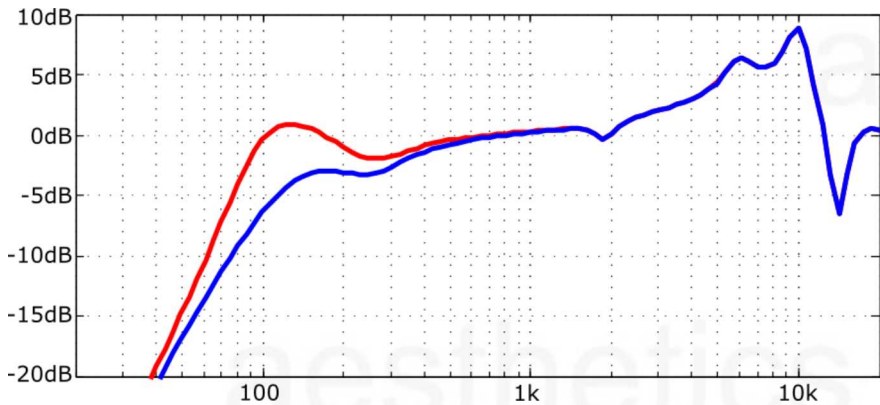

R100EQ is an equalizer box for Active Audio's RayOn 100 column loudspeaker.

This equalizer delivers two equalization curves presented on figure below (left).

The red curve, with reinforced bass frequency is suitable for music, while the blue curve is recommended for speech signals.

The box is shipped fully working, and no parameter or control software is needed. See figure below (right) for the exact signal path.

Characteristics	
<b>Inputs</b>	2x Analog Audio Balanced inputs, plug-in terminal block type
<b>Outputs</b>	4x Analog Audio Balanced output, plug-in terminal block type
<b>Clipping</b>	±5.6V (14dBu)
<b>Range</b>	> 98dB
<b>Power supply</b>	12VDC (200mA Max)
<b>Dimensions (H x W x D)</b>	16mm x 75mm x 110mm