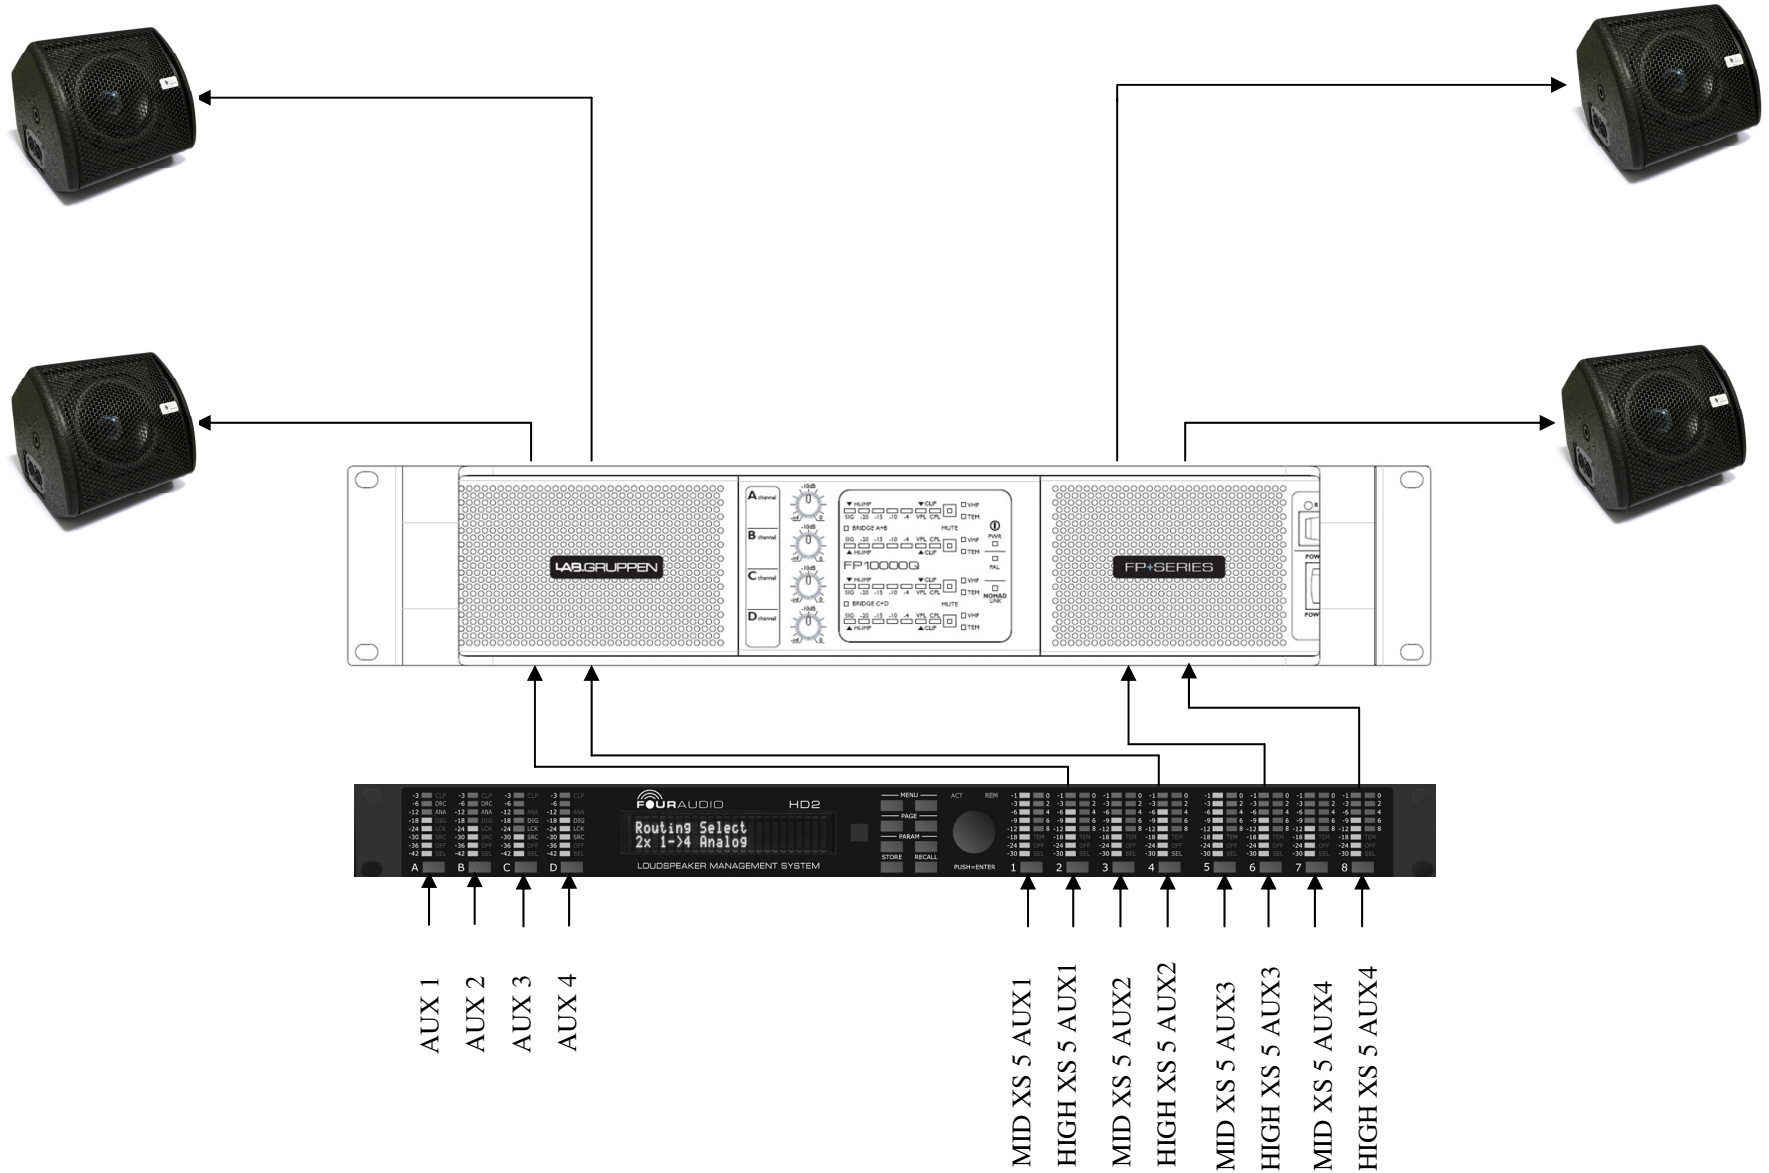

XS 5 FOR MONITORING FOR VOCAL OR BASSISTE AND FOH