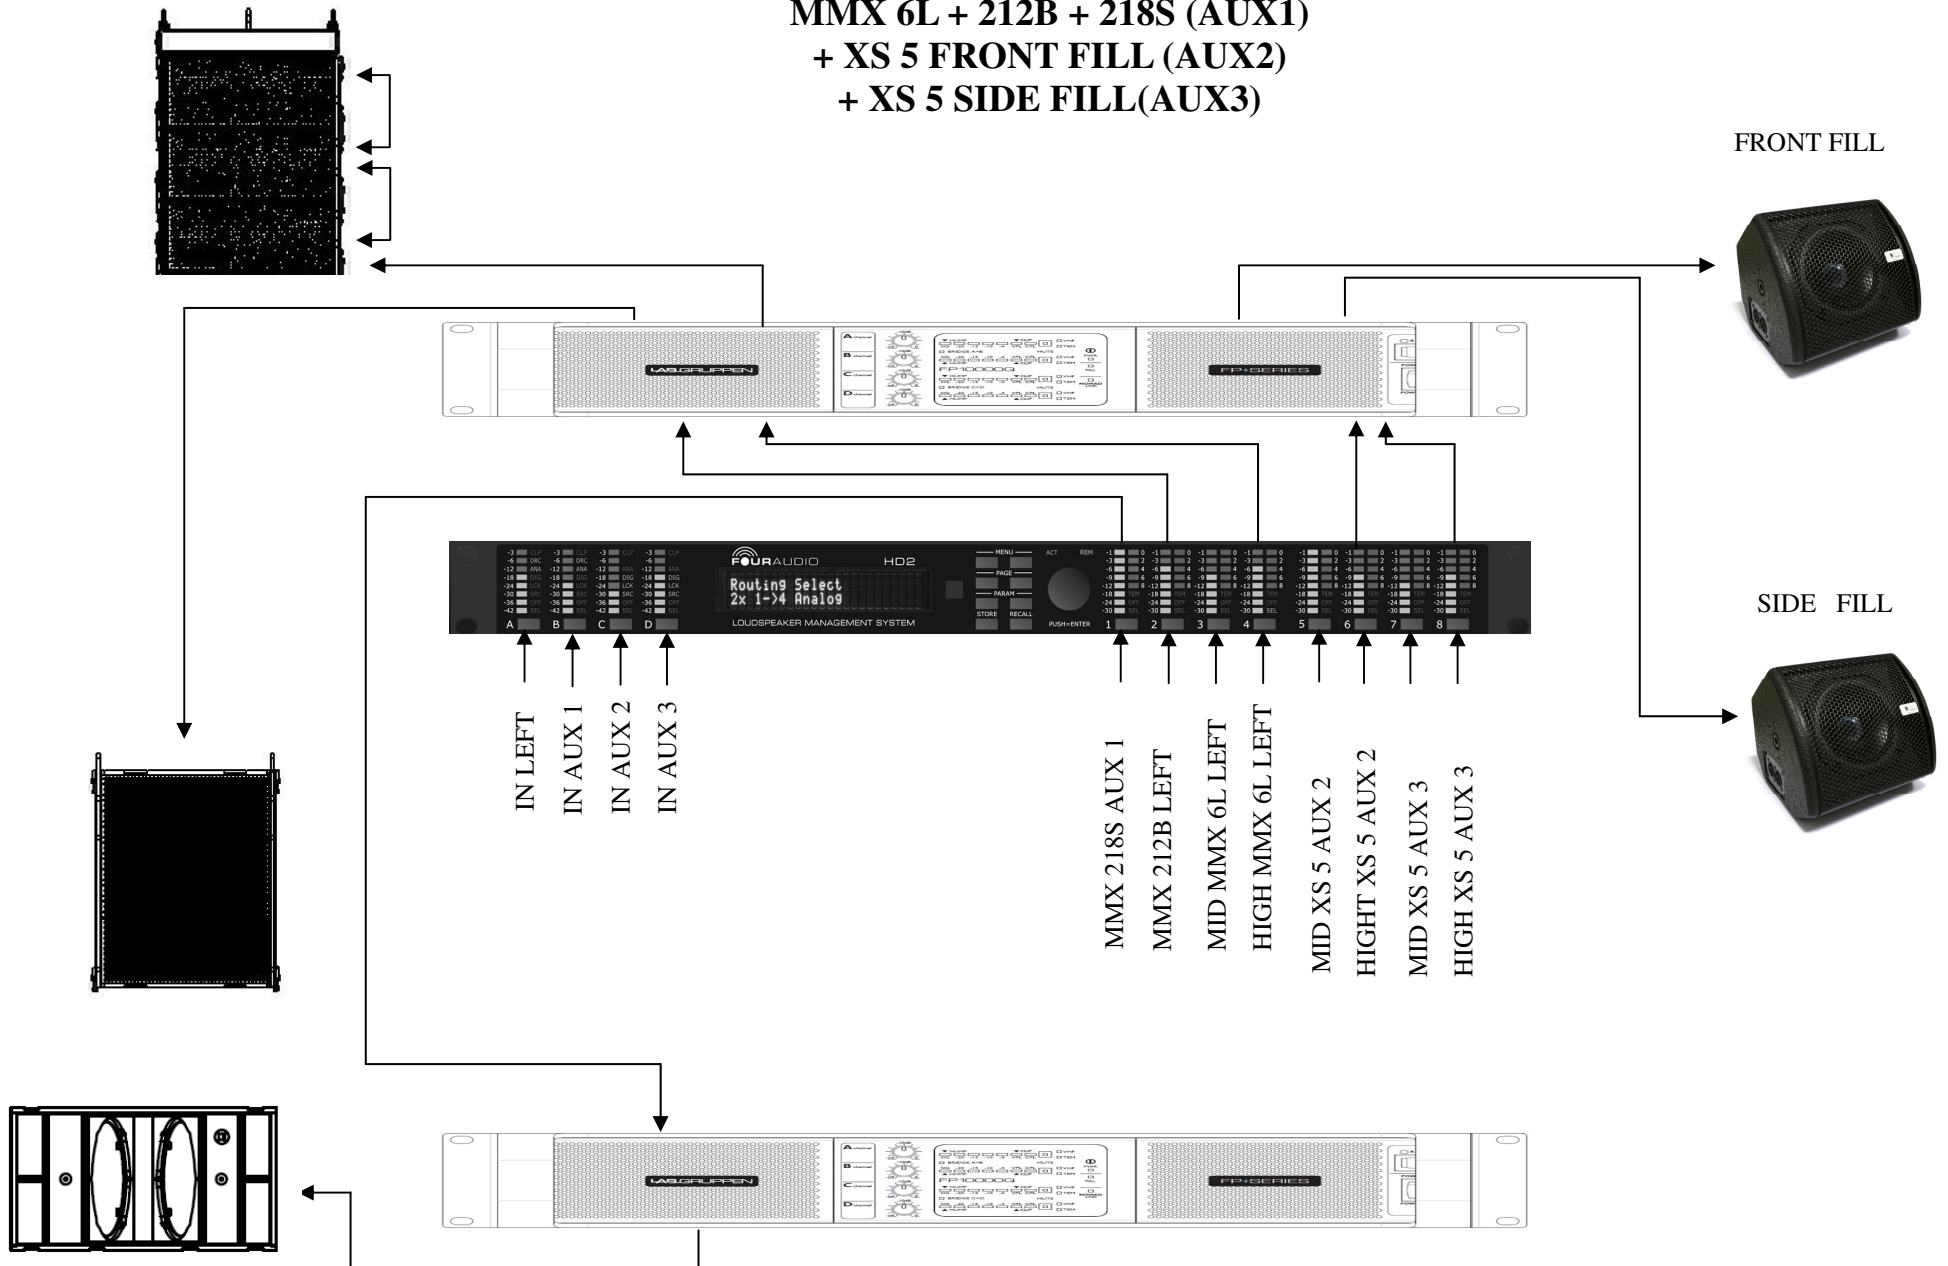

**MMX 6L + 212B + 218S (AUX1)
+ XS 5 FRONT FILL (AUX2)
+ XS 5 SIDE FILL (AUX3)**